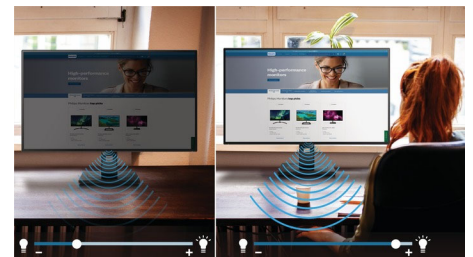

PowerSensor

PowerSensor is a built-in 'people sensor' that transmits and receives harmless infrared signals to determine if the user is present and automatically reduces monitor brightness when the user steps away from the desk, cutting energy costs by up to 70 percent and prolonging monitor life.

USB-C Docking

Wide Viewing Angle

Ultra Narrow Bezel

Flicker-free

EasyRead

LowBlue Mode

HDMI

Built-in Speaker

PowerSensor