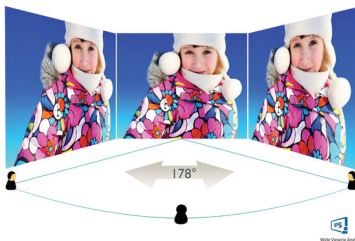

IPS technology

IPS displays use advanced technology that gives you extra-wide viewing angles of 178/178 degrees, making it possible to view the display from almost any angle — even in 90-degree Pivot mode! Unlike standard TN panels, IPS displays gives you remarkably crisp images with vivid colours, making it ideal not only for Photos, films and web browsing, but also for professional applications that demand colour accuracy and consistent brightness at all times.