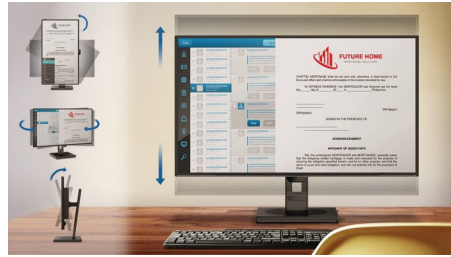

SmartErgoBase

The SmartErgoBase is a monitor base that delivers ergonomic display comfort and provides cable management. The user-friendly height, swivel, tilt and rotation angle adjustments of the base allow the monitor to be positioned for maximum comfort to help ease the physical strains of a long workday. In addition, cable management reduces cable clutter and keeps the workspace neat and professional.