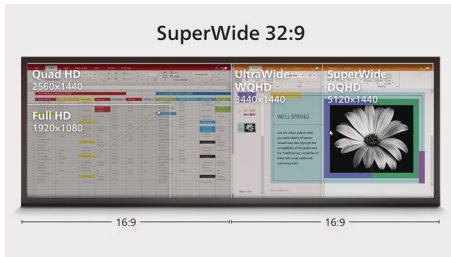

32:9 SuperWide curved LCD display
P Line 49 (48.8"/124 cm diag.), 5120 x 1440 (Dual QHD)

499P9H/00

Highlights

32:9 SuperWide

32:9 SuperWide 49" screen with 5120 x 1440 resolution is designed to replace multiscreen setups for a massive wide view. It's like having two 27" 16:9 Quad HD displays side by side. SuperWide monitors offer the screen area of dual monitors without the complicated setup.