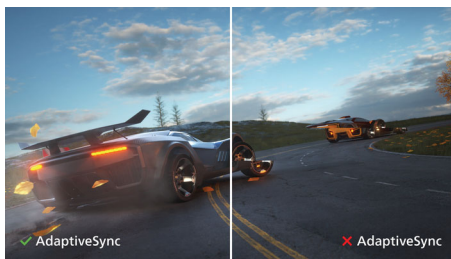

Adaptive-Sync technology

Gaming shouldn't be a choice between choppy gameplay or broken frames. Get fluid, artefact-free performance at virtually any frame rate with Adaptive-Sync technology, smooth quick refresh and ultra-fast response time.