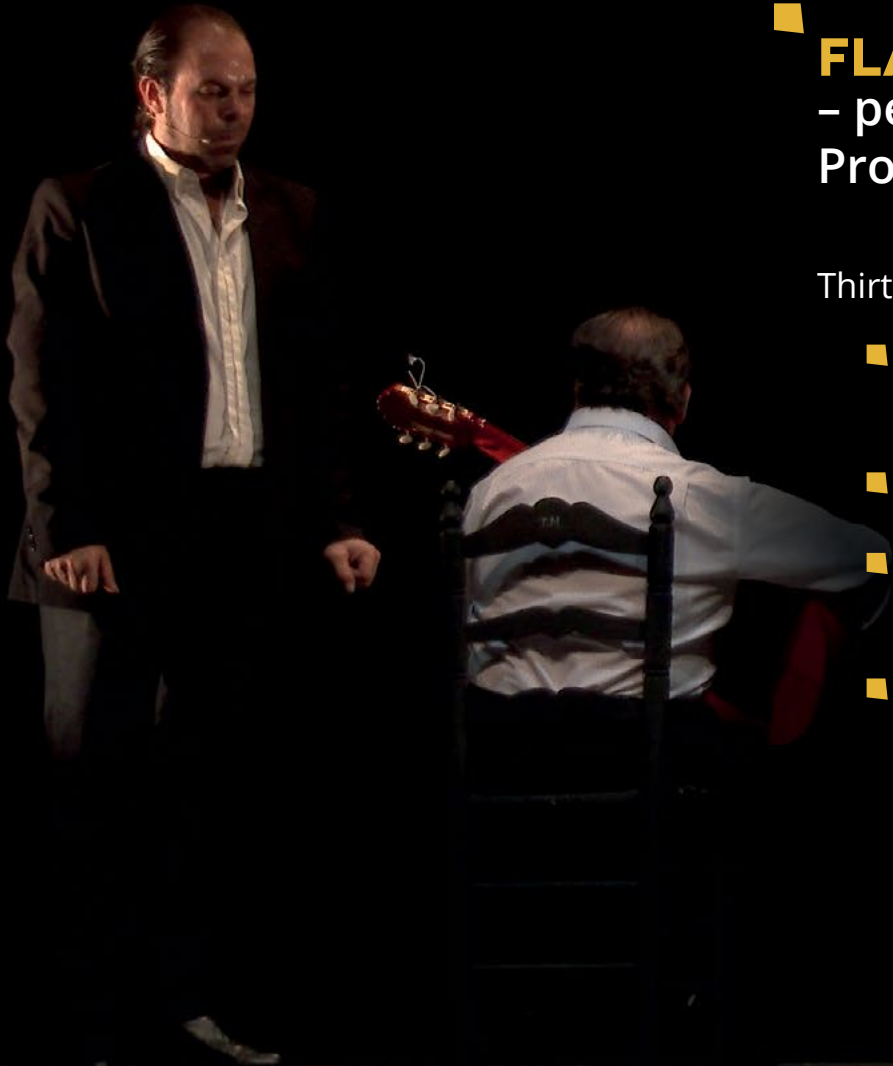

ART / CULTURE

■ **FLAMENCO PASSION**

- performing arts series (13x50)

Produced by Medina Media

Thirteen 50-minute episodes shot in native UHD:

- The most brilliant stars of a new generation of flamenco artists
- Seville's most renowned venues
- Live recordings of jazz and symphonic flamenco
- Amazing coverage of the Flamenco Fashion Week