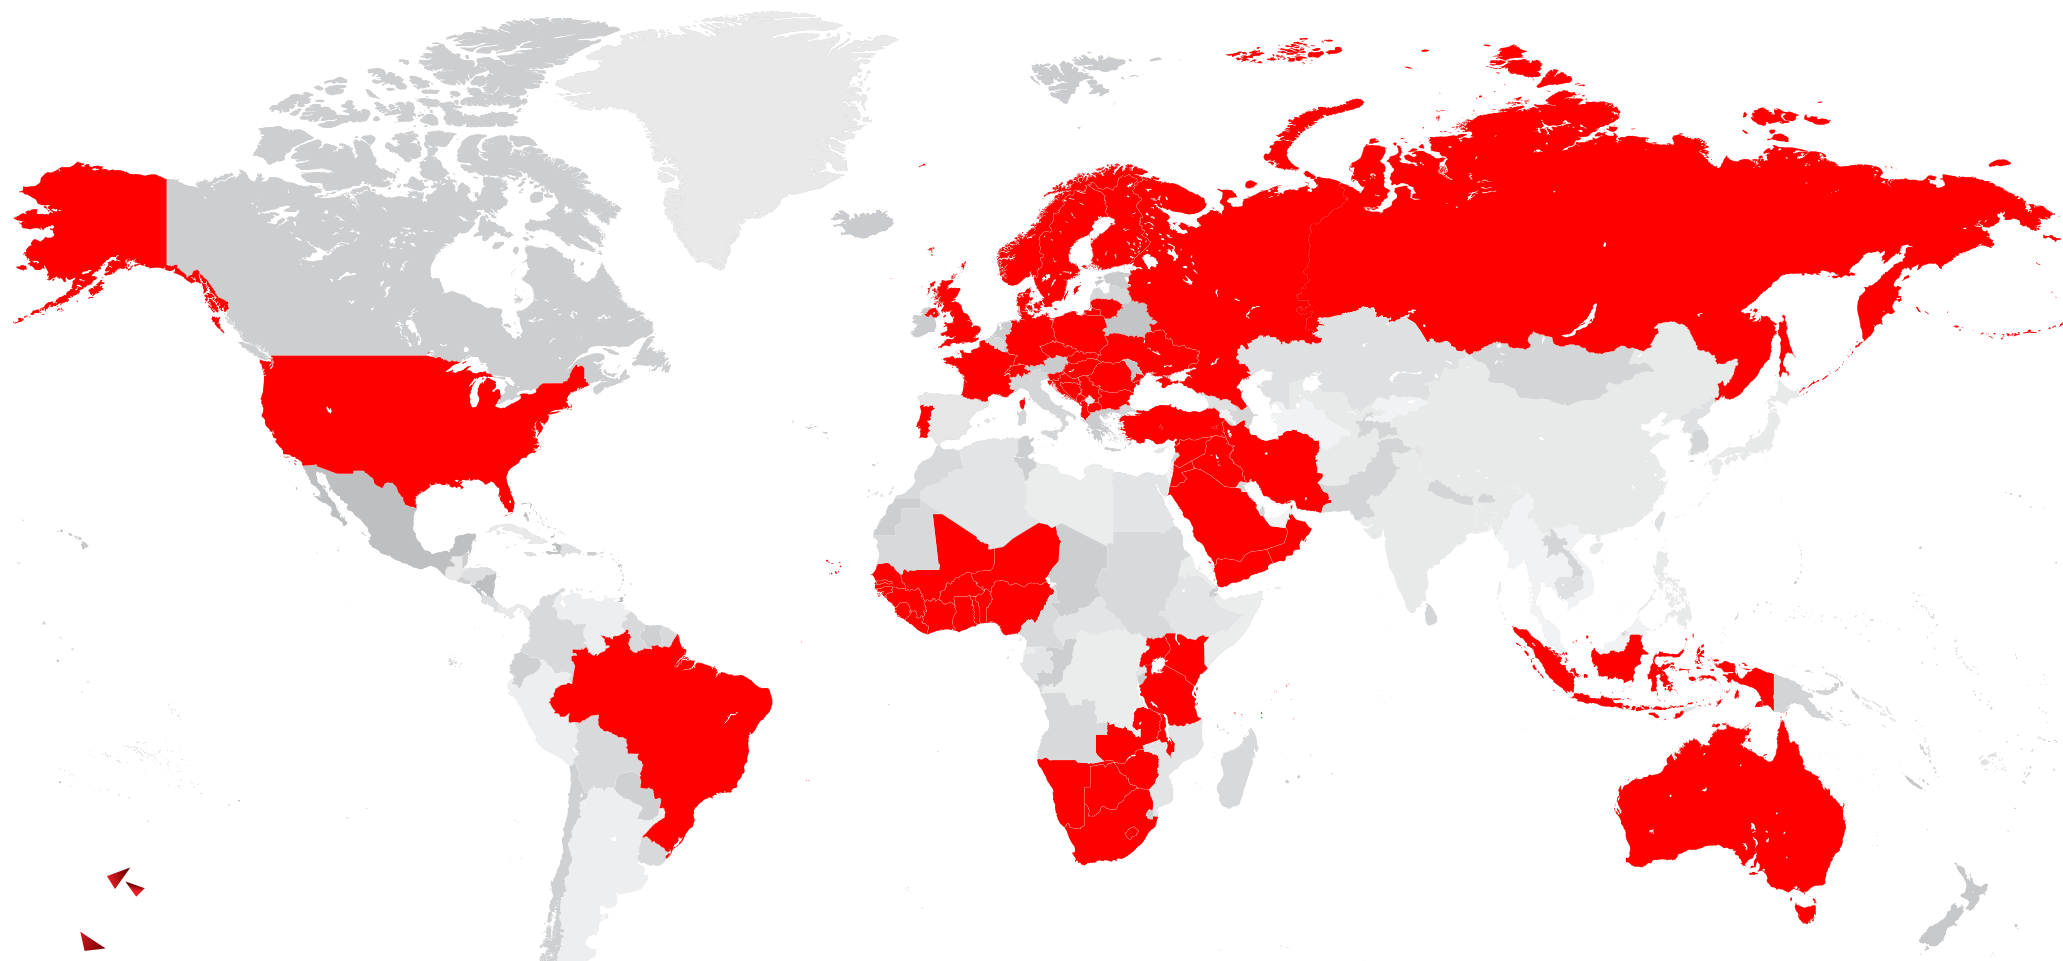

**FUN
BOX** **UHD**

INTERNATIONAL
SPI
INTERNATIONAL

**GENERAL ENTERTAINMENT
UHD CHANNEL**

We are covering the world with
ENTERTAINMENT

SPI is one of the media industry **leaders** for content distribution, movie channels, thematic channels and online media businesses.

■ HAYAKU

Hayaku is a journey into the vastly undiscovered and mysterious land of Japan with its sublime landscapes and cultural sites. Some of the locations include Tokyo, Matsuyama, Imabari, Nagano, Gifu, and Ishizushisan.

INFORMATION ABOUT SPI

6K+ MOVIES AND SERIES
IN THE CATALOGUE

34 CHANNELS

79 FEEDS

15 LANGUAGES

For more than 20 years, SPI International has been a leading distributor of theatrical movies and television programming on the international market.