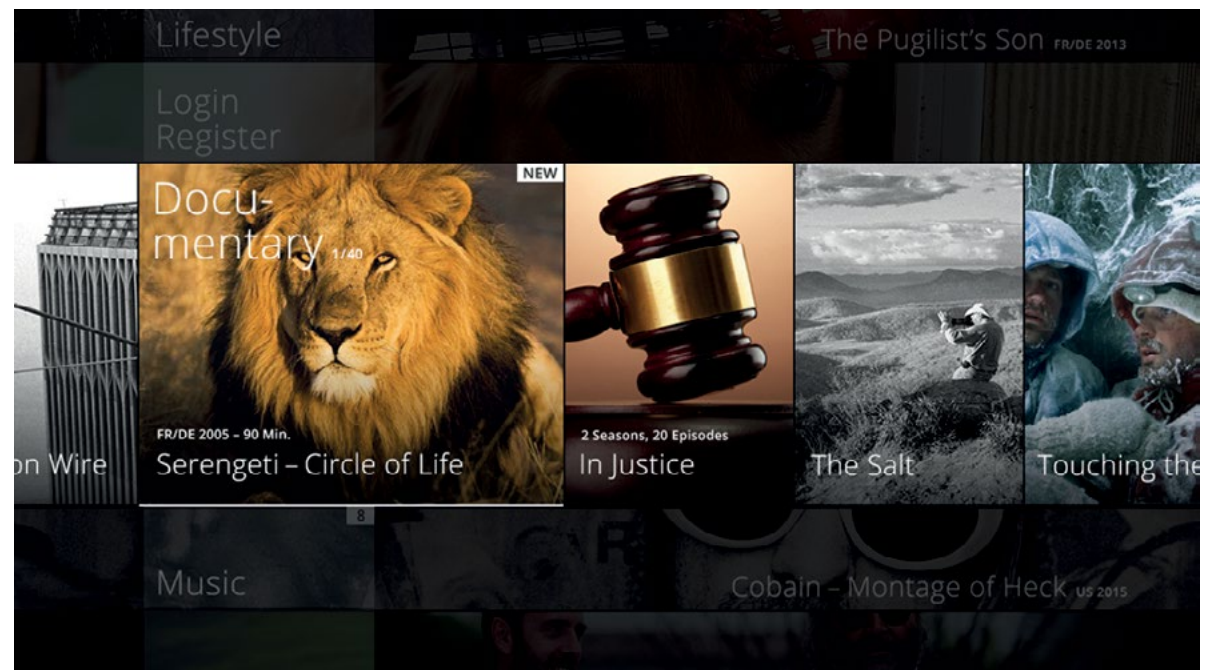

FUTURE DEVELOPMENT - GLOBAL STAND-ALONE UHD TV APP

SPI PRESENTS:

THE FIRST STAND-ALONE UHD TV APP

FUTURE DEVELOPMENT - GLOBAL STAND-ALONE UHD TV APP

THE FIRST TV APP WITH A FULL VIDEO UI

SPI's unique, high video quality UHD content library is of course ideal for bandwidth-rich broadcast playout scenarios, but nevertheless SPI demonstrates its innovation drive by launching the first global UHD-only video app for Smart TVs. It is available on the newest Samsung TV sets.

The app uses a brand-new, video-based UI concept that runs 5 video streams in parallel (if the hardware platforms do support this) or full UHD graphics in other cases - making the beauty of UHD resolution contents already stand out for the viewers when starting the app.

The app also allows SPI to:

- Use our sophisticated technical approach that allows to stream UHD content with only 7Mbit/s
- Strike deals with operators to be able to offer access to this app (via operator voucher code log-in) to ALL of their customer base – if they have a UHD device at home